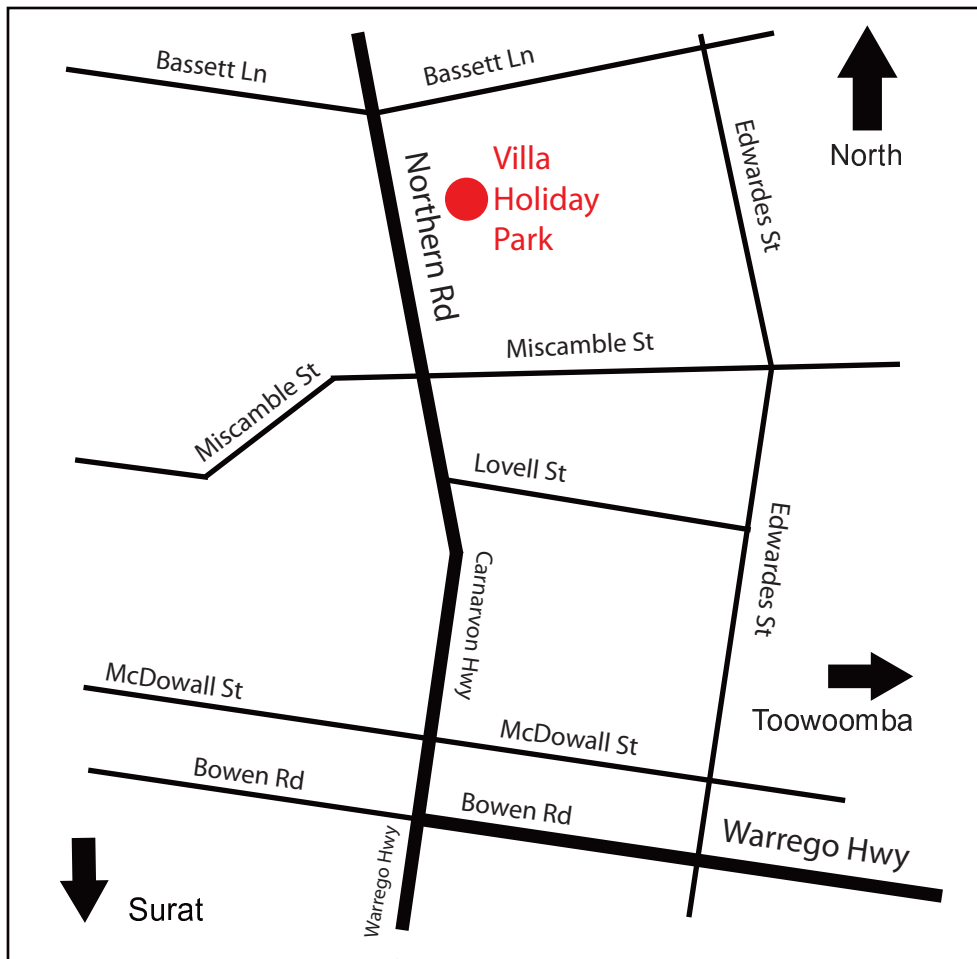

## Directions

From Toowoomba, head north west along the A2/ Warrego Hwy. You will pass through the towns of Oakey, Dalby & Chinchilla before you reach Roma. In Roma, the Warrego Hwy is also called Bowen St. Travel to the end of this road and turn right onto Carnarvon Hwy / Northern Rd. Travel along this and you will see the park on your right after Miscamble St.

From Mount Isa, head south east along the A2/ Warrego Hwy. You will pass Cloncurry, Winton, Longreach & Mitchell. The Warrego Hwy turns into Bowen St in Roma. Travel to the end of this road and turn right onto Carnarvon Hwy/ Northern Rd. Travel along this and you will see the park on your right.

GPS: 26°33'27.91"S 148°47'9.83"E