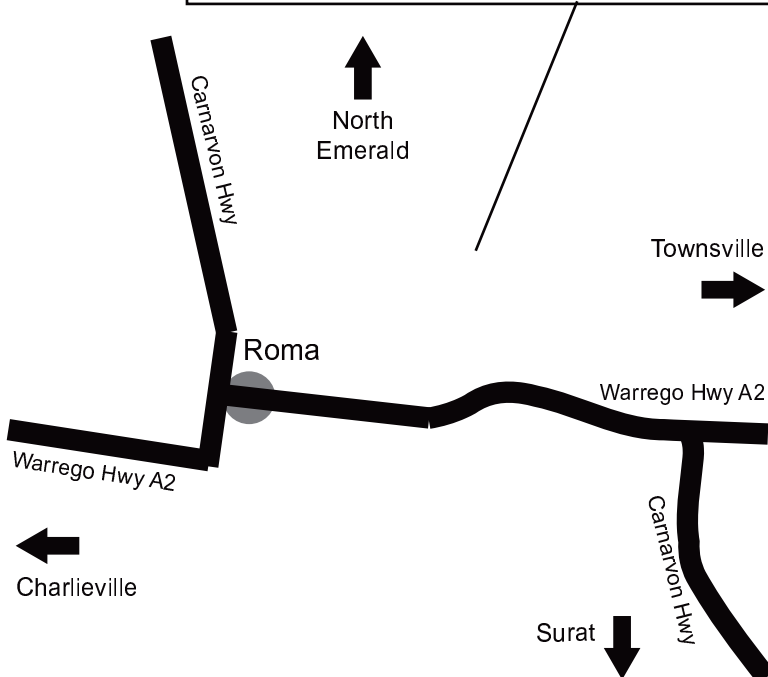

## Directions

From Toowoomba, head north west along the A2/ Warrego Hwy. You will pass through the towns of Oakey, Dalby & Chinchilla before you reach Roma. In Roma, the Warrego Hwy is also called Bowen St. Travel to the end of this road and turn right onto Carnarvon Hwy / Northern Rd. Travel along this and you will see the park on your right after Miscamble St.

From Mount Isa, head south east along the A2/ Warrego Hwy. You will pass Cloncurry, Winton, Longreach & Mitchell. The Warrego Hwy turns into Bowen St in Roma. Travel to the end of this road and turn right onto Carnarvon Hwy/ Northern Rd. Travel along this and you will see the park on your right.

GPS: 26°33'27.91"S 148°47'9.83"E